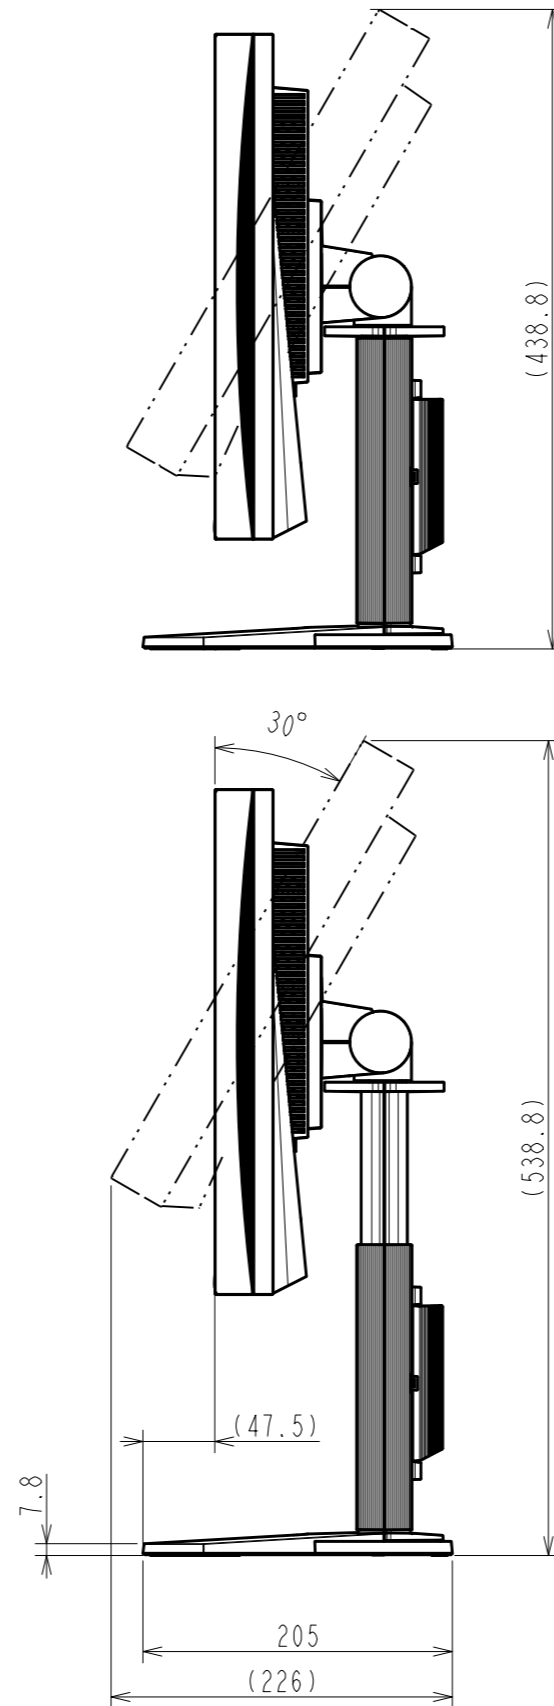

OUTLINE DIMENSIONS

MODEL FDS1903-A

UNIT mm

EIZO Corporation

OUTLINE DIMENSIONS

MODEL FDS1903-A

UNIT mm

EIZO Corporation

4xM4 (Max depth 10.4mm)