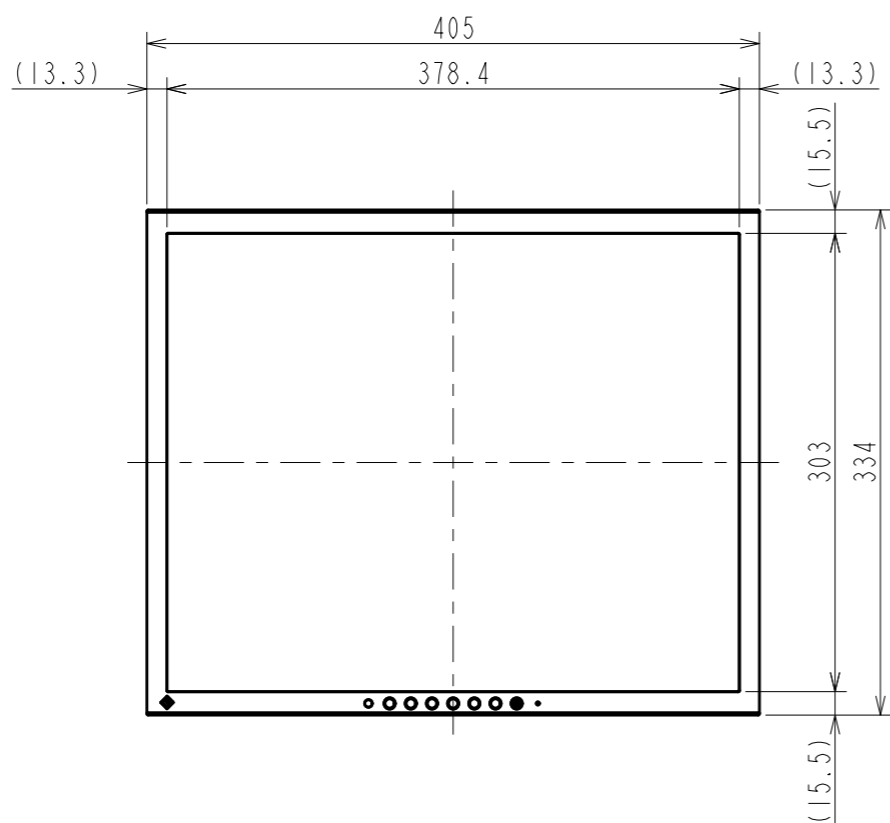

OUTLINE DIMENSIONS

MODEL FDS1903-A

UNIT mm

EIZO Corporation

OUTLINE DIMENSIONS

MODEL FDS1903-A

UNIT mm

EIZO Corporation

4xM4 (Max depth 10.4mm)