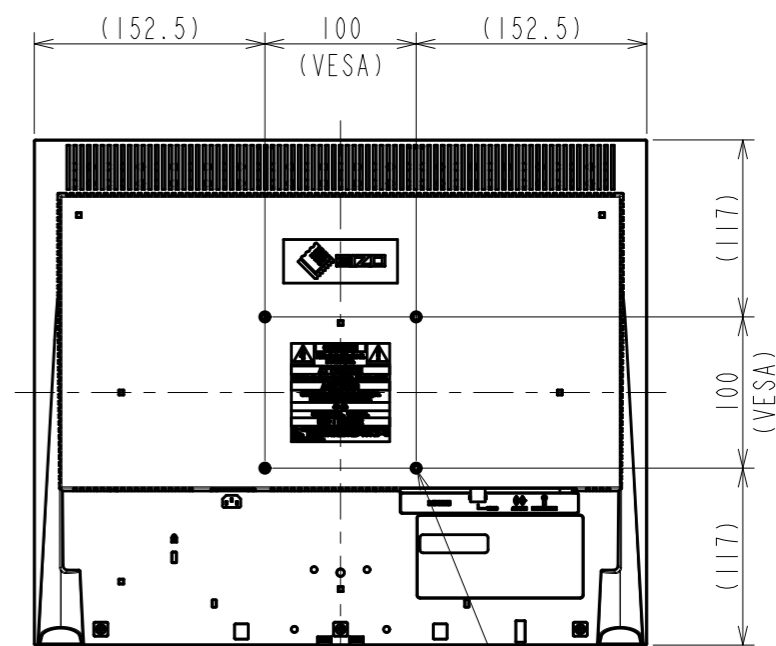

OUTLINE DIMENSIONS

MODEL FDS1903-A

UNIT mm

EIZO Corporation

OUTLINE DIMENSIONS

MODEL FDS1903-A

UNIT mm

EIZO Corporation

4xM4 (Max depth 10.4mm)