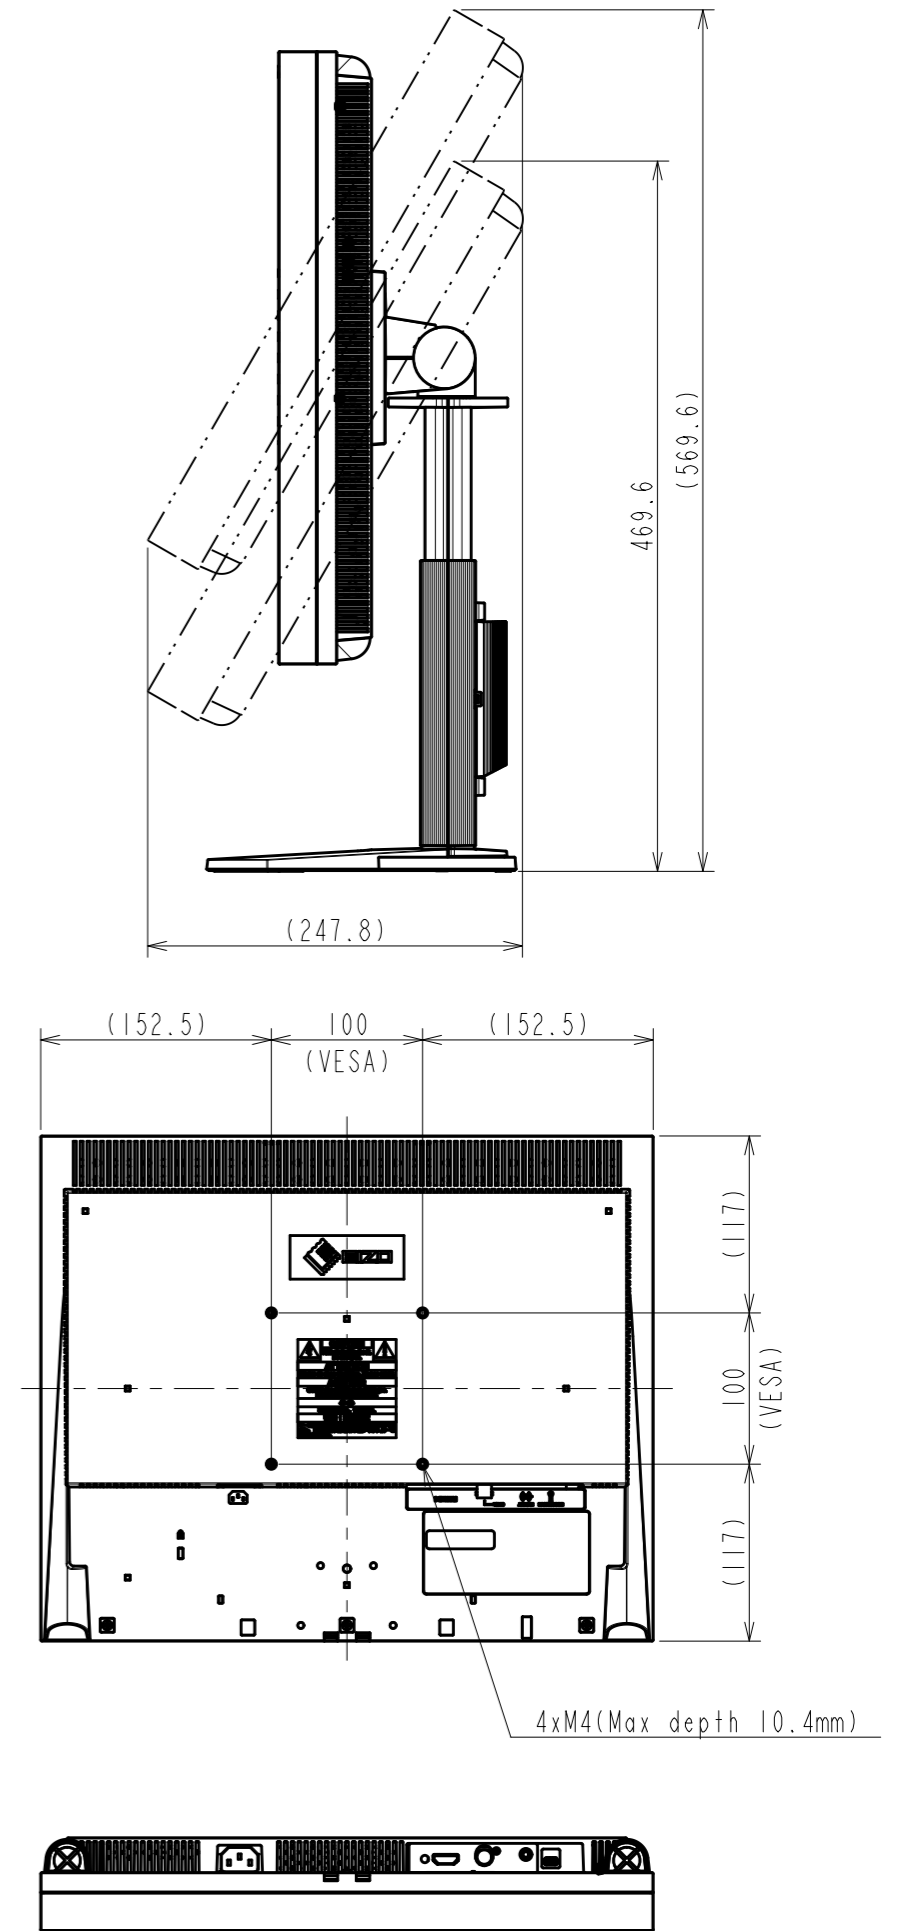

OUTLINE DIMENSIONS

MODEL FDS1903-A

UNIT mm

EIZO Corporation

OUTLINE DIMENSIONS

MODEL FDS1903-A

UNIT mm

EIZO Corporation

4xM4 (Max depth 10.4mm)