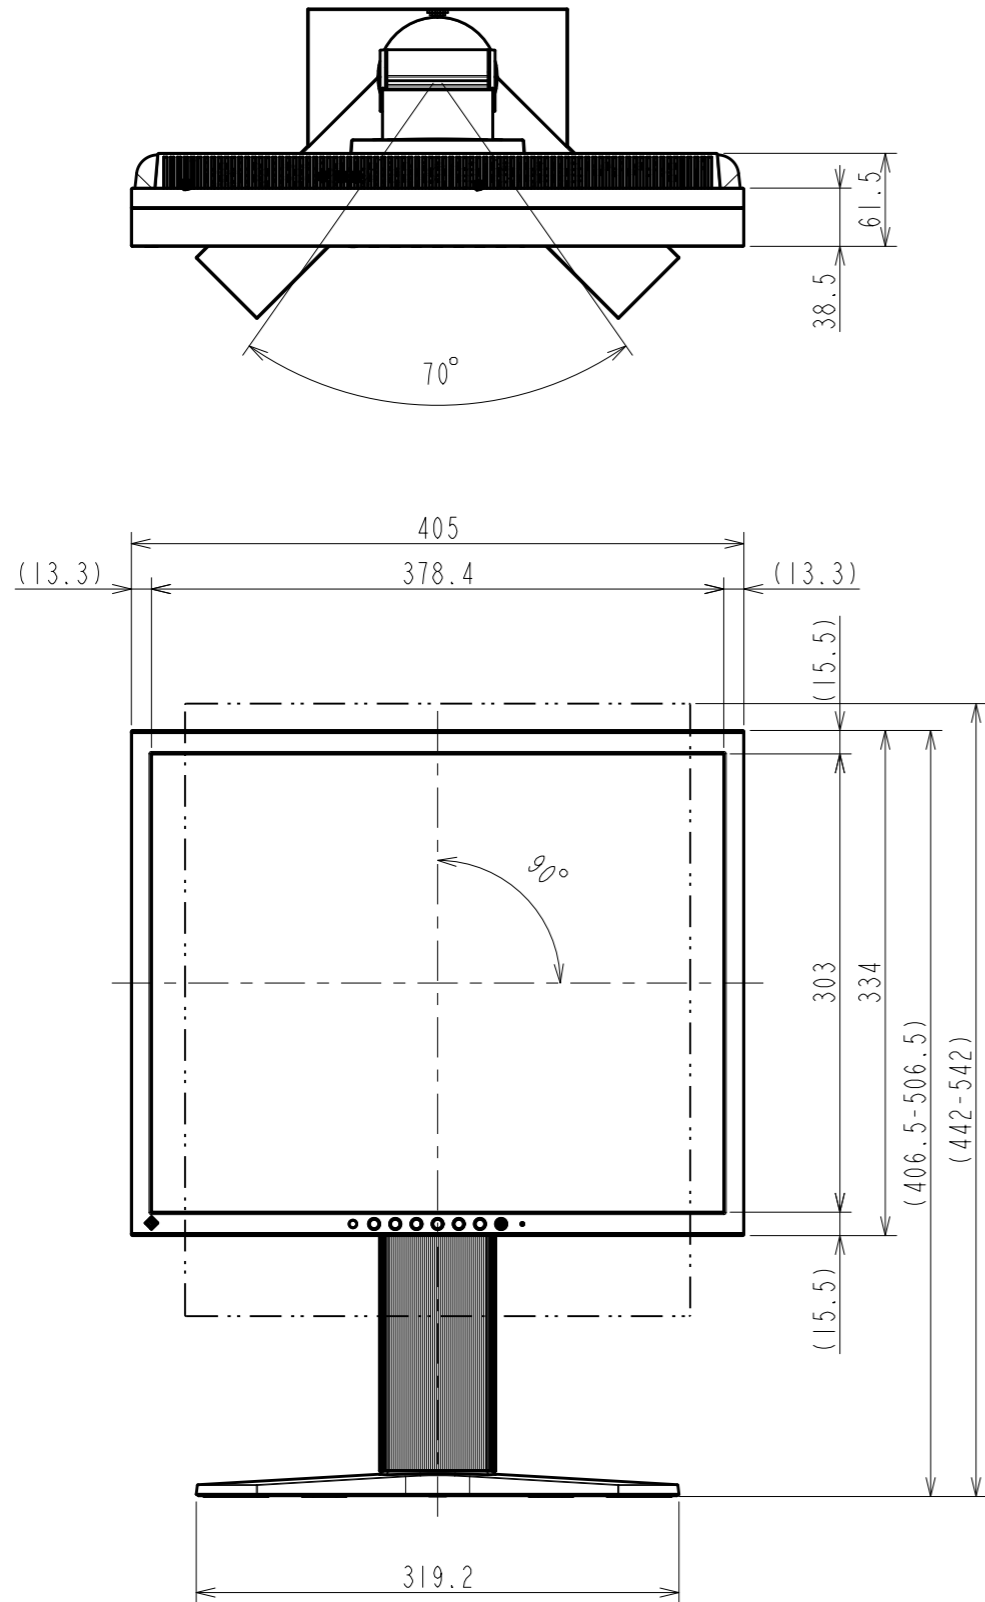

OUTLINE DIMENSIONS

MODEL FDS1903-A

UNIT mm

EIZO Corporation

OUTLINE DIMENSIONS

MODEL FDS1903-A

UNIT mm

EIZO Corporation

4xM4 (Max depth 10.4mm)